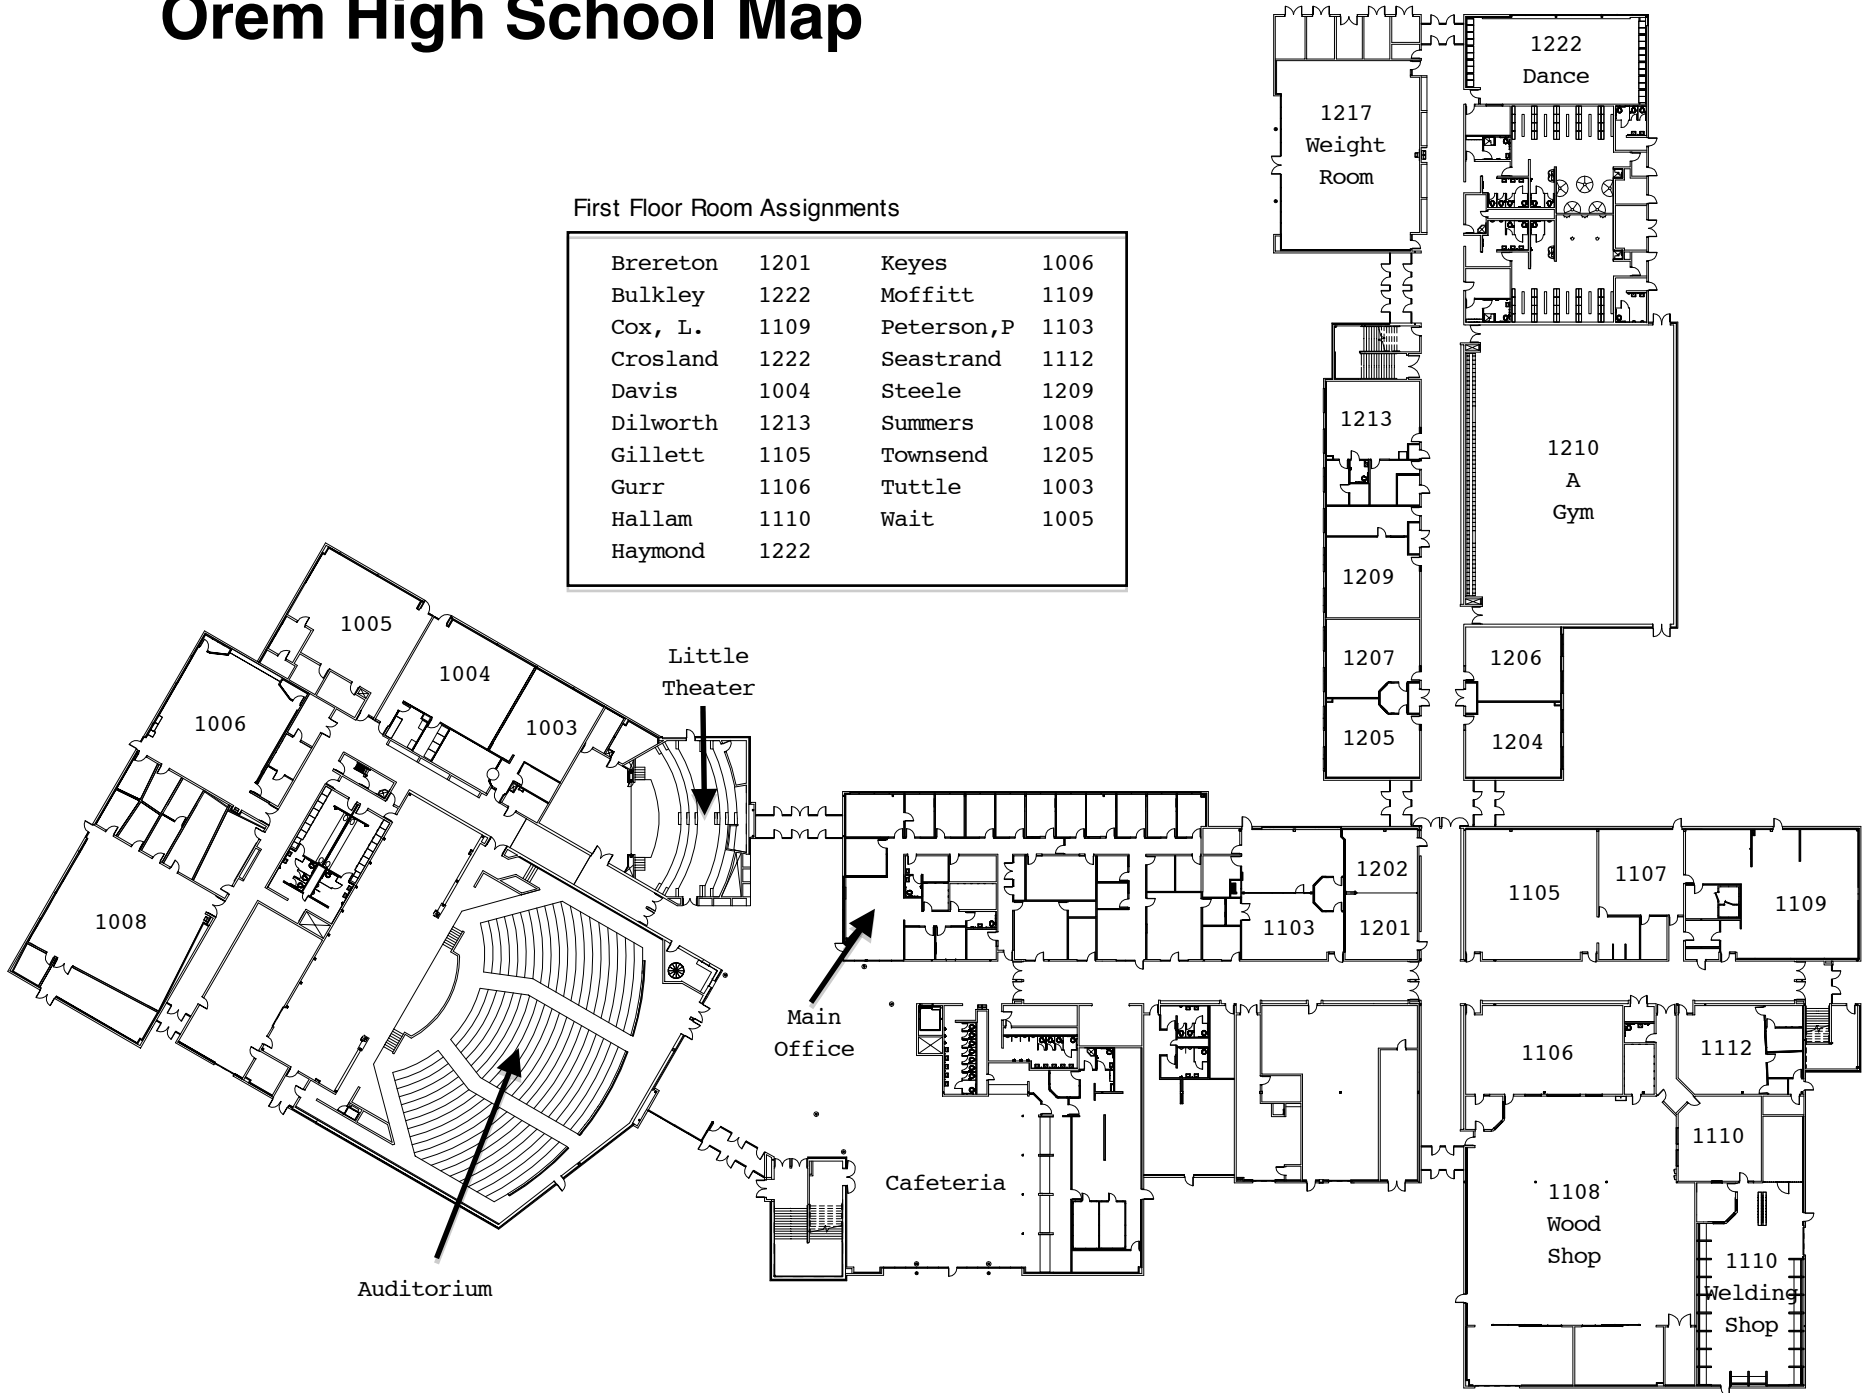

Orem High School Map

First Floor Room Assignments

Brereton	1201	Keys	1006
Bulkley	1222	Moffitt	1109
Cox, L.	1109	Peterson, P	1103
Crosland	1222	Seastrand	1112
Davis	1004	Steele	1209
Dilworth	1213	Summers	1008
Gillett	1105	Townsend	1205
Gurr	1106	Tuttle	1003
Hallam	1110	Wait	1005
Haymond	1222		

Level 1